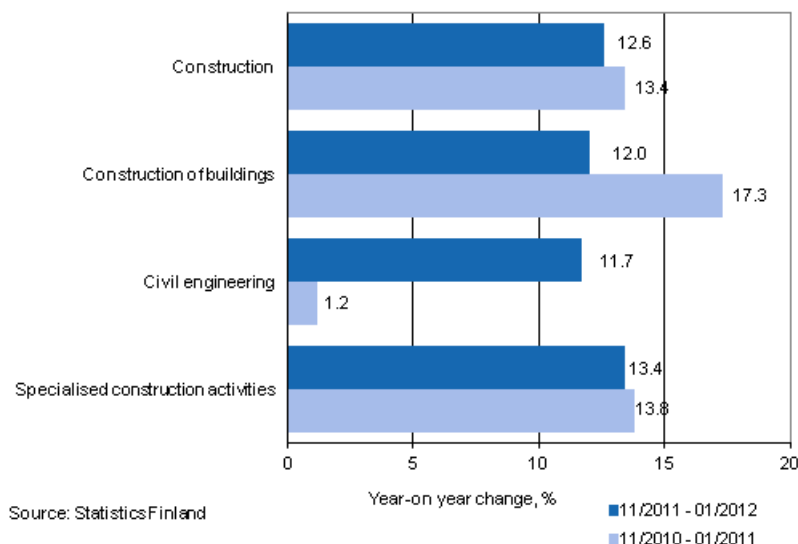

# Index of turnover of construction

2012, January

## Turnover of construction enterprises grew by 12.6 per cent in the November to January period

The turnover of construction enterprises grew by 12.6 per cent in the November to January period when compared with the corresponding three-month period of the year before. In November-January, turnover increased by 12.0 per cent in building construction, 13.4 per cent in specialised construction and 11.7 per cent in civil engineering from twelve months back.

### Year-on-year change in turnover in the 11/2011–01/2012 and 11/2010–01/2011 time periods, % (TOL 2008)

The **sales volume** of construction enterprises went up by 5.3 per cent year-on-year in the November to January period. In building construction, the sales volume grew by 4.8 per cent and in specialised construction by 6.1 per cent. The sales volume of civil engineering went up by 4.3 per cent year-on-year in the November to January period.